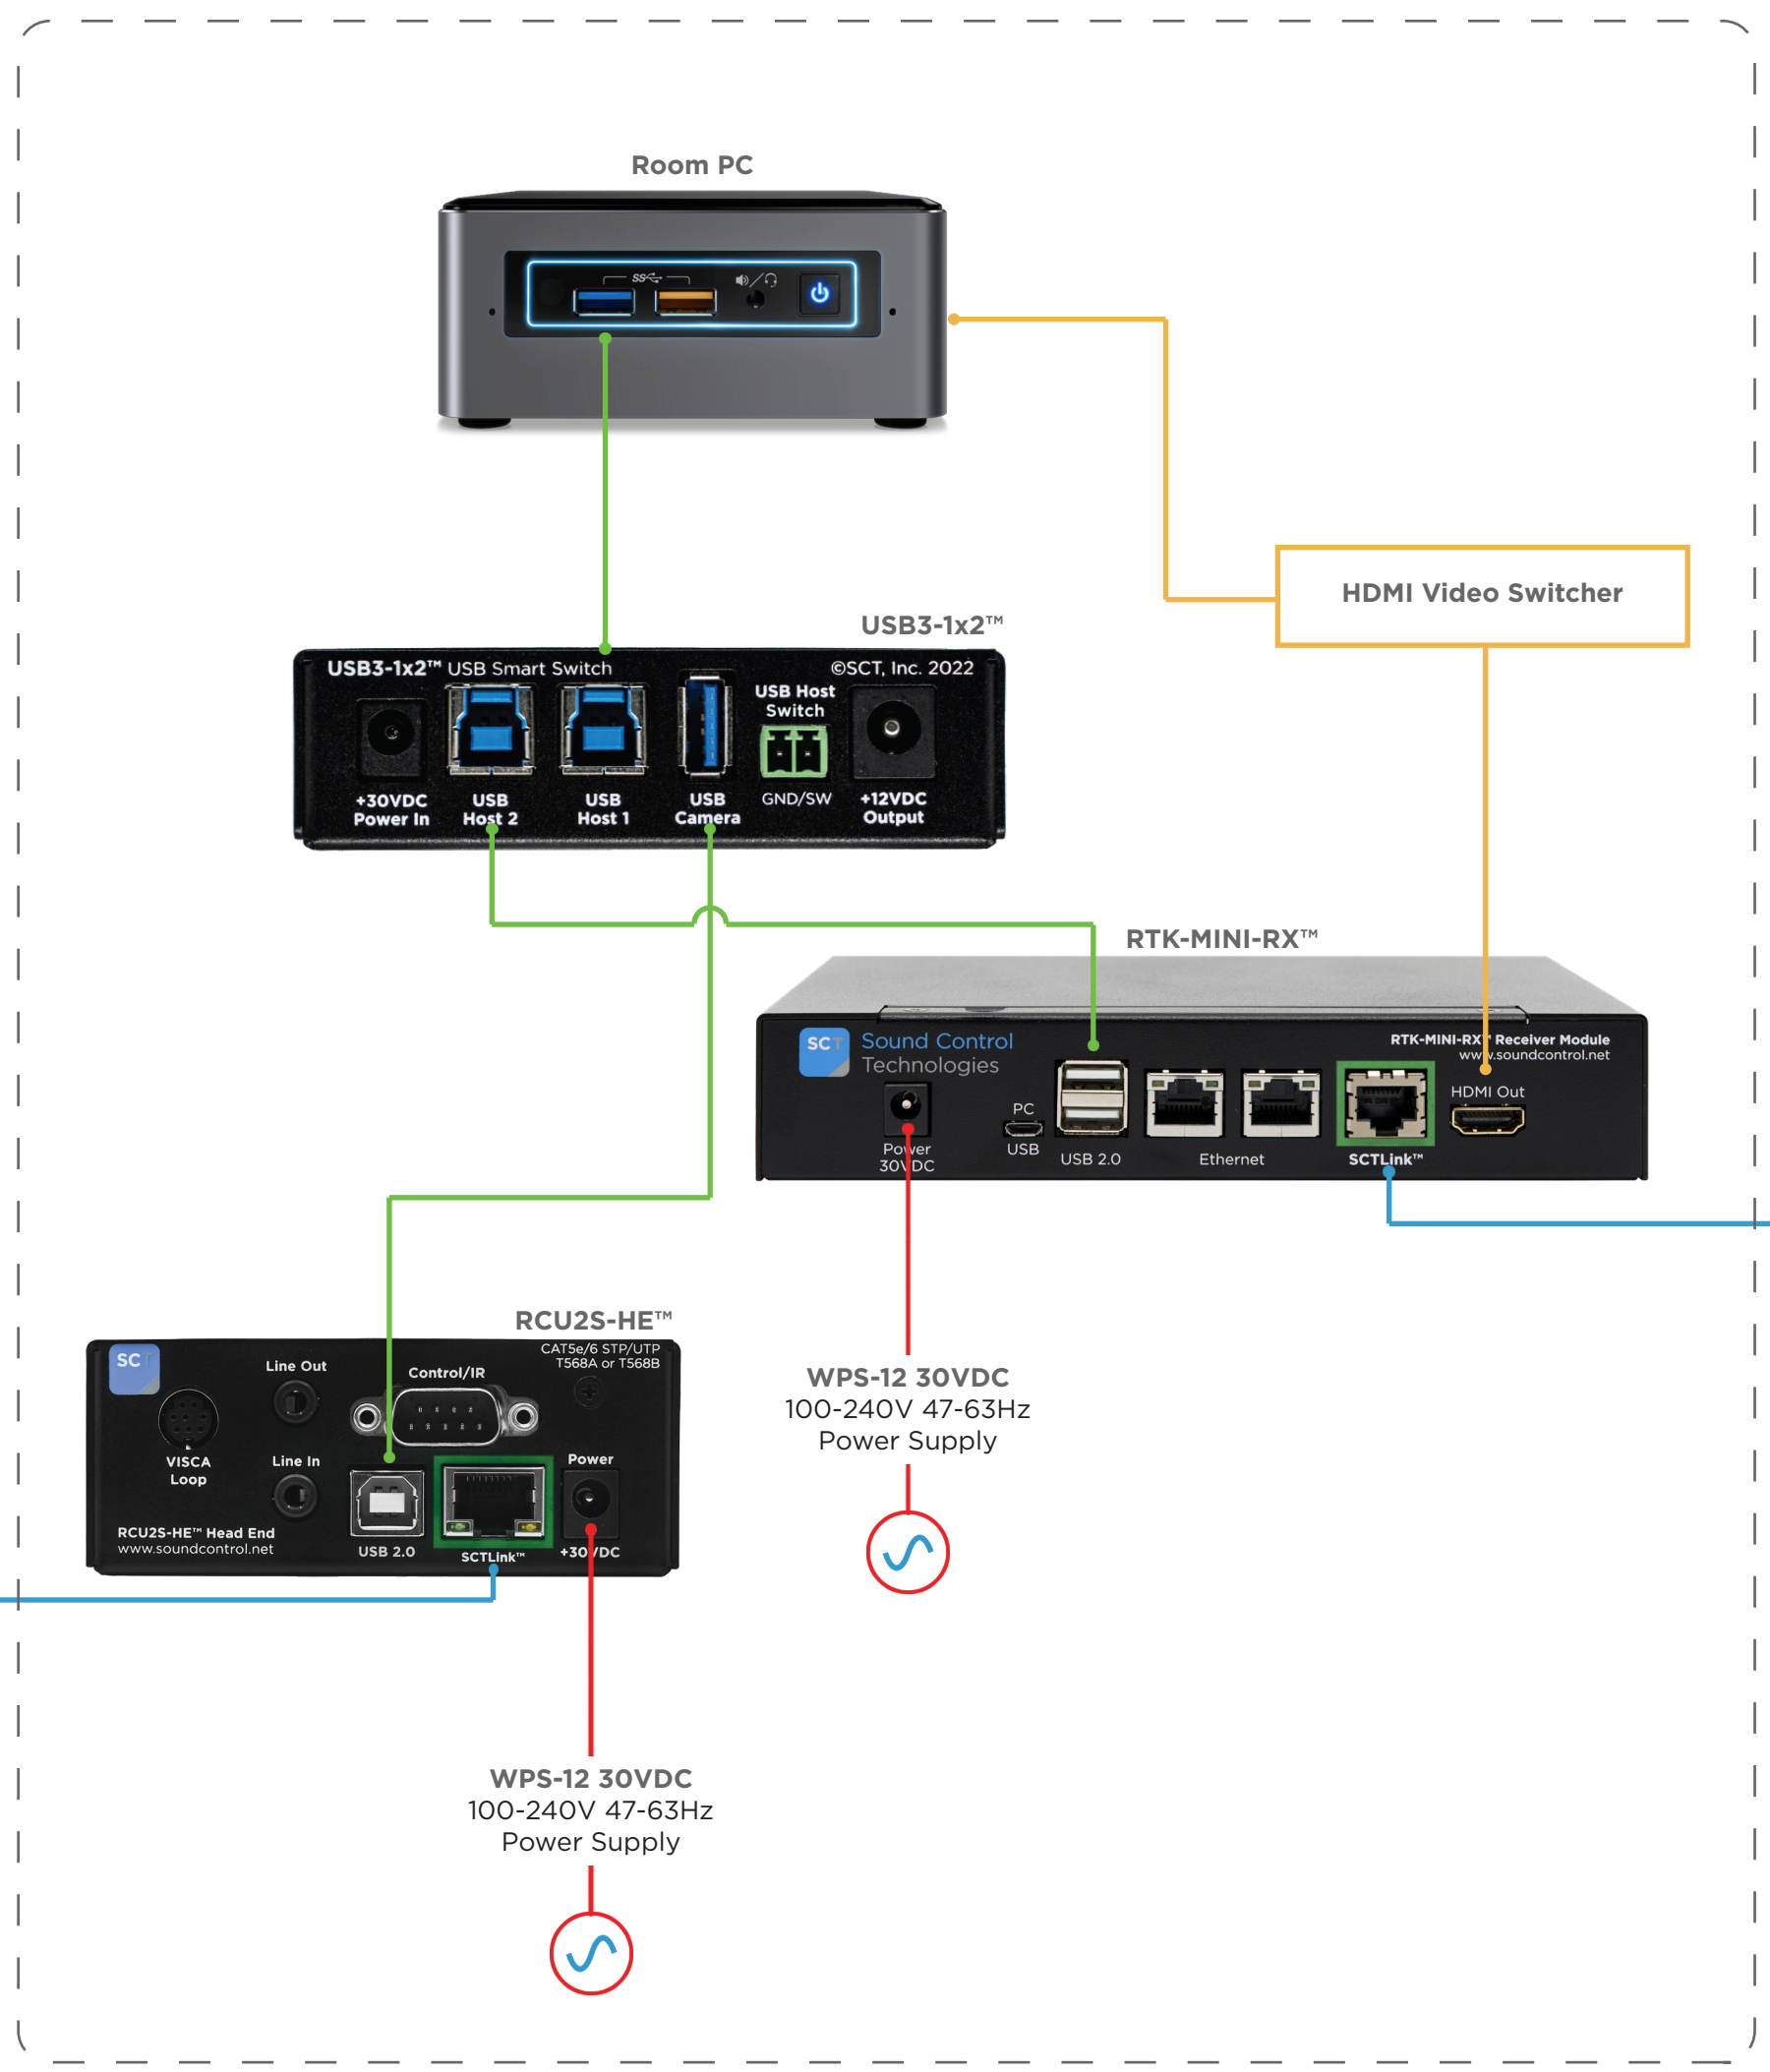

Camera Location - Front of Room

Rack

Table

- HDMI ———
- USB ———
- Power ———
- SCTLLink ———