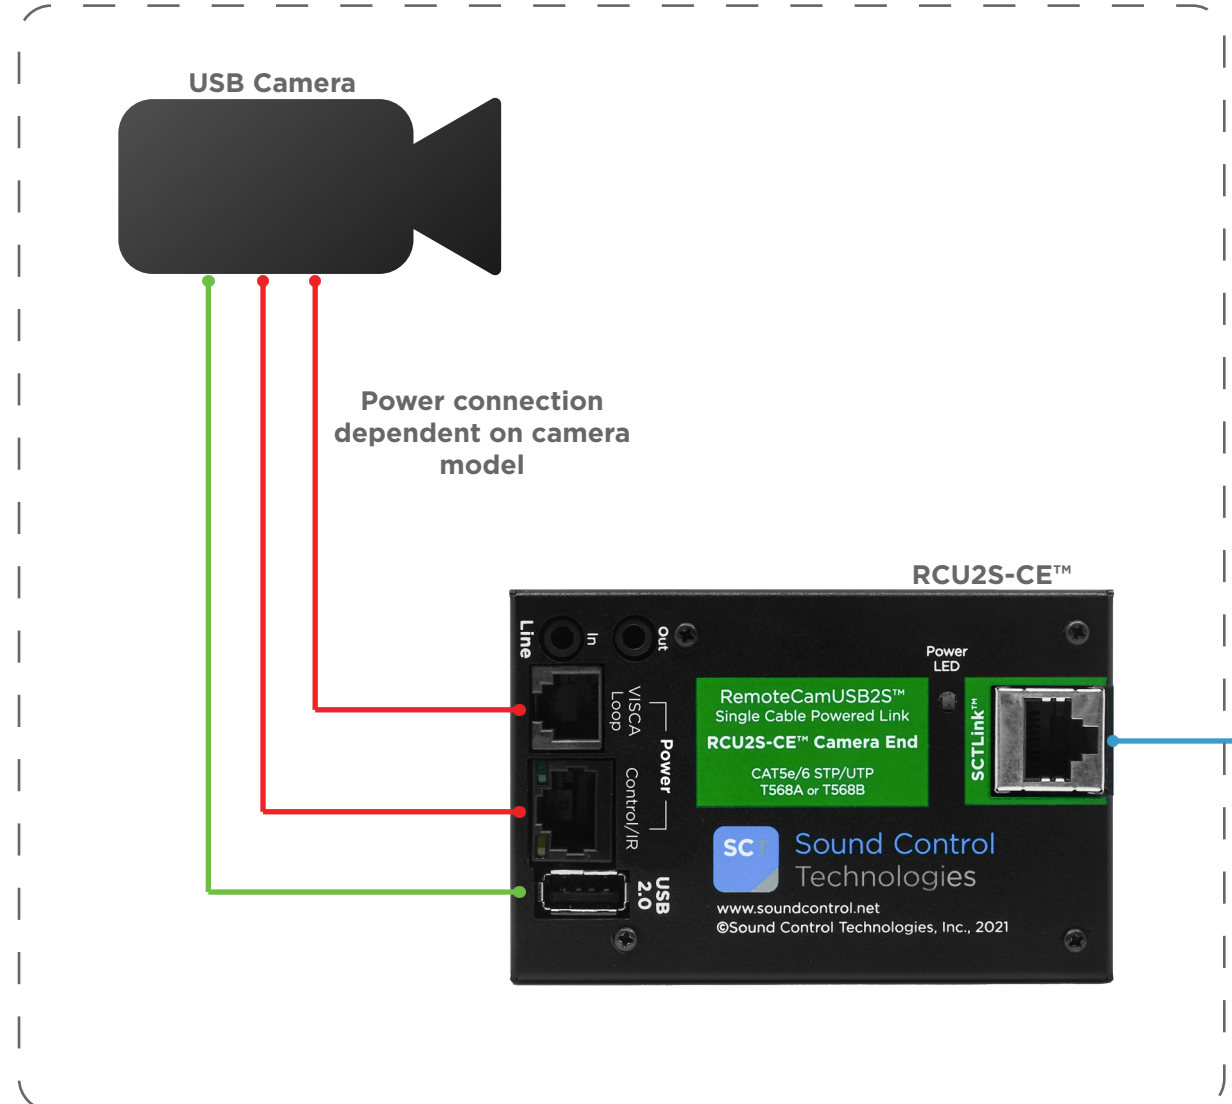

Camera Location - Front of Room

Rack

Table

- HDMI ———
- USB ———
- Power ———
- SCTLLink ———