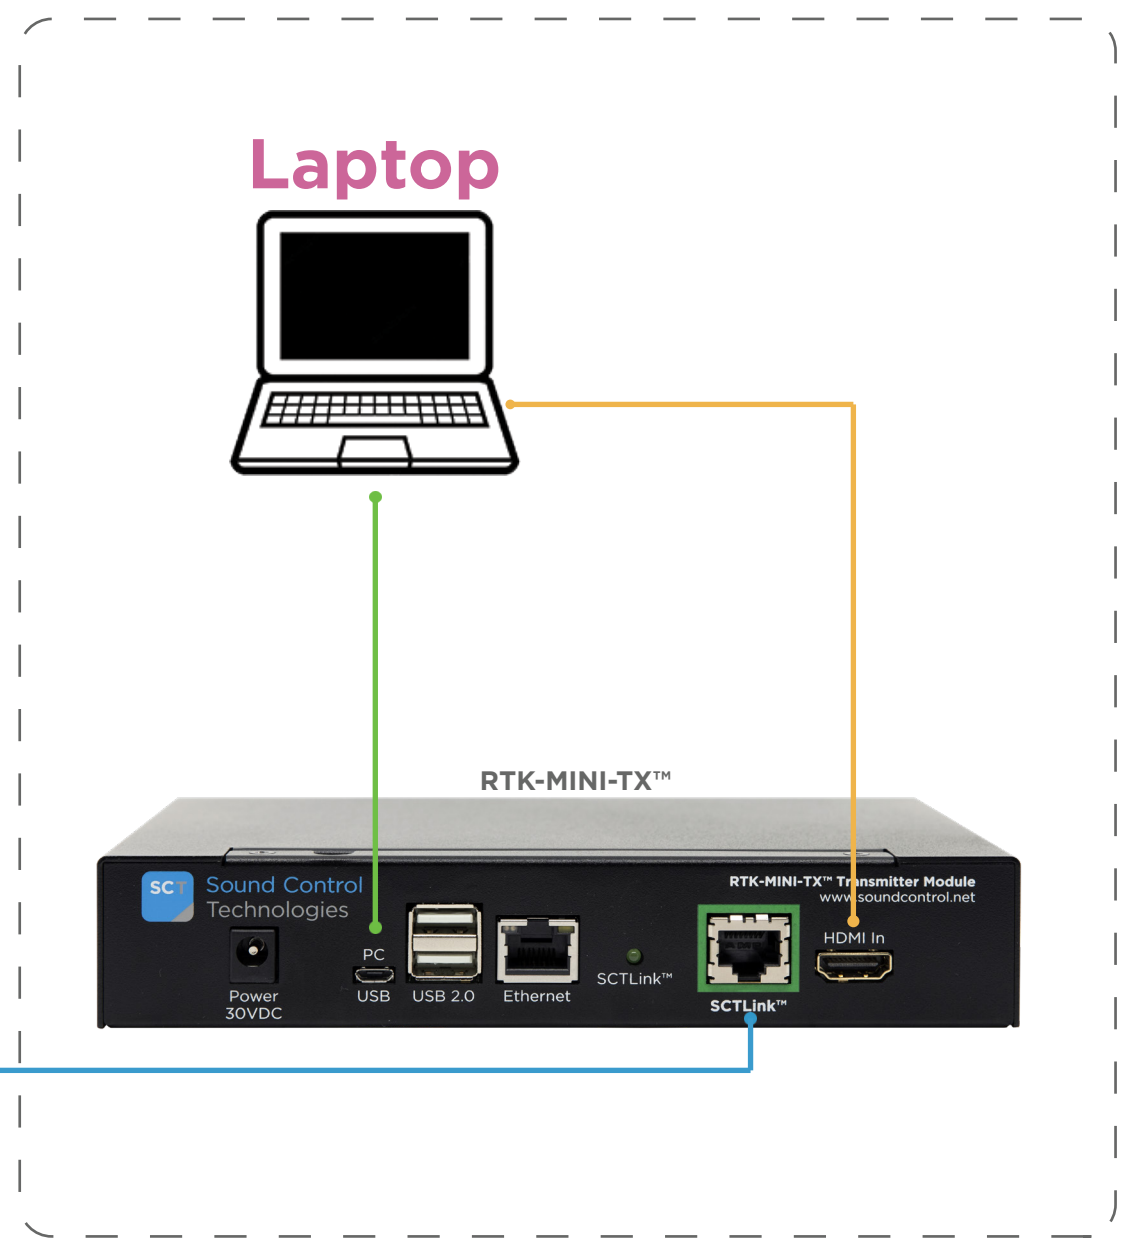

Camera Location - Front of Room

Rack

Table

- HDMI ———
- USB ———
- Power ———
- SCTLLink ———